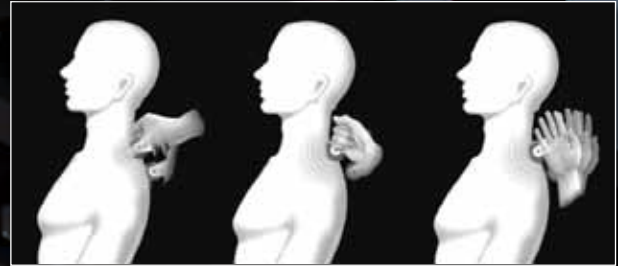

**“Advanced Massage
Technology since 1969”**

Panasonic ideas for life

Panasonic Urban™ Collection

—the latest luxury massage chair from the leaders in massage replication technology for over 35 years – Panasonic. The **Panasonic Urban™ Collection** is designed to help you achieve therapeutic muscle relaxation and increased blood flow throughout your body to promote good health, with its 4 pre-set programs and 8 manual modes. The **Panasonic Urban™ Collection** is truly like having your very own massage therapist at home.

Benefits of Panasonic Chair Massage

- Relaxes muscles
- Stimulates acupoints for increased energy flow
- Temporarily increases circulation

The Technology

Acupoints

You have approximately 350 acupoints in your body, with nearly 100 in your back and neck. From the soothing palm style of Swedish massage, to deep tissue kneading, to Shiatsu massage, the Panasonic Urban™ Collection has a variety of techniques to target acupoints, resulting in invigorating energy.