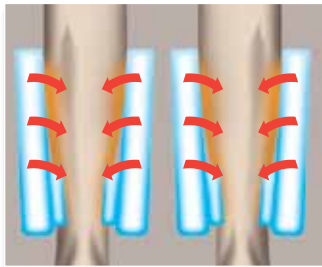

Benefits of Panasonic Chair Massage

- Relaxes muscles
- Stimulates acupoints for increased energy flow
- Temporarily increases circulation

The Technology

Acupoints

You have approximately 350 acupoints in your body, with nearly 100 in your back and neck. From the soothing palm style of Swedish massage, to deep tissue kneading, to Shiatsu massage, the Panasonic Urban™ Collection has a variety of techniques to target acupoints, resulting in invigorating energy.

Massage Therapist Techniques

Using 2 or 4 firm rubber massage heads, the Panasonic Urban™ Collection accurately simulates stroking with the palm of hand, pressing with the heel of the hand, kneading and applied pressure with thumbs.

Air Ottoman System

The EP1285 features a 14 airbag circulation system for a more complete, contoured lower body massage including:
Calves – kneading and loosening of the shins and calf muscles.
Feet – upward pressure is applied using four airbags for ultimate relief.