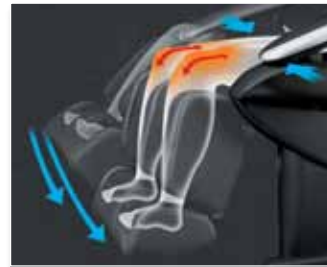

Benefits of Panasonic Chair Massage

- Relaxes muscles
- Stimulates acupoints for increased energy flow
- Temporarily increases circulation

The Technology

Acupoints

You have approximately 350 acupoints in your body, with nearly 100 in your back and neck. From the soothing palm style of Swedish massage, to deep tissue kneading, to Shiatsu massage, the Panasonic Urban™ Collection has a variety of techniques to target acupoints, resulting in invigorating energy.

Massage Therapist Techniques

Using 2 or 4 firm rubber massage heads, the Panasonic Urban™ Collection accurately simulates stroking with the palm of hand, pressing with the heel of the hand, kneading and applied pressure with thumbs.

Air Ottoman System

The EP1285 features a 14 airbag circulation system for a more complete, contoured lower body massage including:
Calves – kneading and loosening of the shins and calf muscles.
Feet – upward pressure is applied using four airbags for ultimate relief.