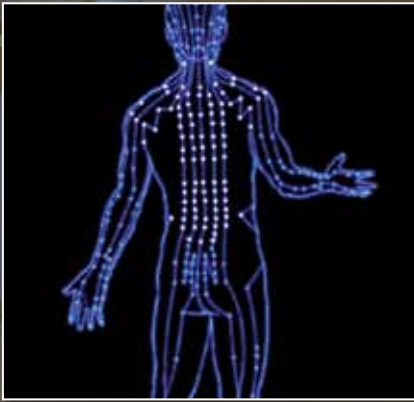

**“Advanced Massage
Technology since 1969”**

Panasonic ideas for life

Panasonic Urban™ Collection

—the latest luxury massage chair from the leaders in massage replication technology for over 35 years – Panasonic. The **Panasonic Urban™ Collection** is designed to help you achieve therapeutic muscle relaxation and increased blood flow throughout your body to promote good health, with its 4 pre-set programs and 8 manual modes. The **Panasonic Urban™ Collection** is truly like having your very own massage therapist at home.

Benefits of Panasonic Chair Massage

- Relaxes muscles
- Stimulates acupoints for increased energy flow
- Temporarily increases circulation

The Technology

Acupoints

You have approximately 350 acupoints in your body, with nearly 100 in your back and neck. From the soothing palm style of Swedish massage, to deep tissue kneading, to Shiatsu massage, the Panasonic Urban™ Collection has a variety of techniques to target acupoints, resulting in invigorating energy.

Massage Therapist Techniques

Using 2 or 4 firm rubber massage heads, the Panasonic Urban™ Collection accurately simulates stroking with the palm of hand, pressing with the heel of the hand, kneading and applied pressure with thumbs.

Air Ottoman System

The EP1285 features a 14 airbag circulation system for a more complete, contoured lower body massage including:
Calves – kneading and loosening of the shins and calf muscles.
Feet – upward pressure is applied using four airbags for ultimate relief.