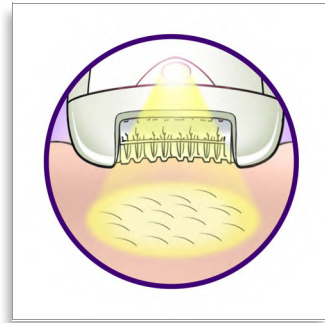

Efficient epilation for long lasting smoothness

- Extra wide head removes more hair in one stroke
- High performance discs gently remove even finest hairs
- Active hairlifter lifts and removes even flat lying hair
- Optimal performance cap pivots for optimal skin contact
- Opti-light reveals even the finest hair

Unique hairlift&vibrate system

Unique hairlift&vibrate system uses subtle vibrations to lift fine hairs, making it easy to remove them

Optimal performance cap

The pivoting movement of the performance cap helps you to keep the epilator at the ideal angle for optimal results

High performance discs

Textured high performance ceramic discs prevent even the finest hair slipping through

Gentleness system

Gently vibrating massage bar stimulates and soothes the skin for a pleasant epilation process

Opti-light

Built-in Opti-light reveals tiny, fine hairs clearly

Washable epilation head

The head can be detached and cleaned under running water for better hygiene

Specifications

Issue date 2012-12-29

Version: 7.2.1