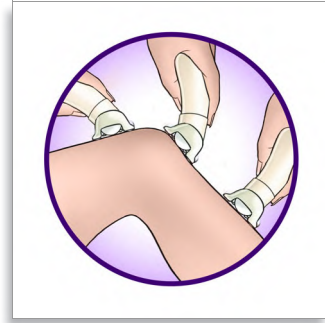

Efficient epilation for long lasting smoothness

- Extra wide head removes more hair in one stroke
- High performance discs gently remove even finest hairs
- Active hairlifter lifts and removes even flat lying hair
- Optimal performance cap pivots for optimal skin contact
- Opti-light reveals even the finest hair

Comfortable epilation

- Vibrating massage bar stimulates and soothes the skin
- Washable epilation head for optimal hygiene

PHILIPS
sense and simplicity

Highlights

Extra wide head

Extra wide epilation head catches and removes more hair in one stroke for long lasting and super smooth results in minutes

Unique hairlift&vibrate system

Unique hairlift&vibrate system uses subtle vibrations to lift fine hairs, making it easy to remove them

Optimal performance cap

The pivoting movement of the performance cap helps you to keep the epilator at the ideal angle for optimal results

High performance discs

Textured high performance ceramic discs prevent even the finest hair slipping through

Gentleness system

Gently vibrating massage bar stimulates and soothes the skin for a pleasant epilation process