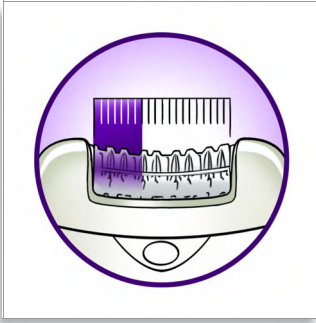

Philips SatinPerfect
Epilator

Luxury for legs

HP6570/00

Smooth in minutes, lasts for weeks

SatinPerfect's extra wide head and textured ceramic discs remove more hair in one stroke, giving you the ultimate epilation experience! Don't you want long-lasting smoothness for up to four weeks? Smooth in minutes, lasts for weeks!

Efficient epilation for long lasting smoothness

- Extra wide head removes more hair in one stroke
- High performance discs gently remove even finest hairs
- Active hairlifter lifts and removes even flat lying hair
- Optimal performance cap pivots for optimal skin contact
- Opti-light reveals even the finest hair

Comfortable epilation

- Vibrating massage bar stimulates and soothes the skin
- Washable epilation head for optimal hygiene

PHILIPS
sense and simplicity

Highlights

Extra wide head

Extra wide epilation head catches and removes more hair in one stroke for long lasting and super smooth results in minutes

Unique hairlift&vibrate system

Unique hairlift&vibrate system uses subtle vibrations to lift fine hairs, making it easy to remove them

Optimal performance cap

The pivoting movement of the performance cap helps you to keep the epilator at the ideal angle for optimal results