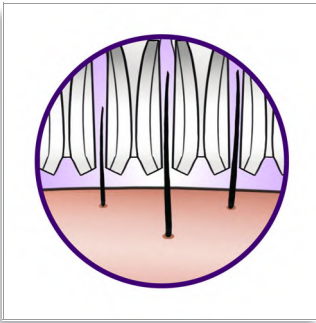

Efficient epilation for long lasting smoothness

- Extra wide head removes more hair in one stroke
- High performance discs gently remove even finest hairs
- Active hairlifter lifts and removes even flat lying hair
- Optimal performance cap pivots for optimal skin contact
- Opti-light reveals even the finest hair

Comfortable epilation

- Vibrating massage bar stimulates and soothes the skin
- Washable epilation head for optimal hygiene

PHILIPS
sense and simplicity

Highlights

Extra wide head

Extra wide epilation head catches and removes more hair in one stroke for long lasting and super smooth results in minutes

Unique hairlift&vibrate system

Unique hairlift&vibrate system uses subtle vibrations to lift fine hairs, making it easy to remove them

Optimal performance cap

The pivoting movement of the performance cap helps you to keep the epilator at the ideal angle for optimal results

High performance discs

Textured high performance ceramic discs prevent even the finest hair slipping through

Gentleness system

Gently vibrating massage bar stimulates and soothes the skin for a pleasant epilation process