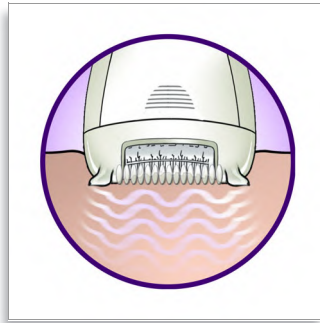

Comfortable epilation

- Vibrating massage bar stimulates and soothes the skin
- Washable epilation head for optimal hygiene

PHILIPS
sense and simplicity

Highlights

Extra wide head

Extra wide epilation head catches and removes more hair in one stroke for long lasting and super smooth results in minutes

Unique hairlift&vibrate system

Unique hairlift&vibrate system uses subtle vibrations to lift fine hairs, making it easy to remove them

Optimal performance cap

The pivoting movement of the performance cap helps you to keep the epilator at the ideal angle for optimal results

High performance discs

Textured high performance ceramic discs prevent even the finest hair slipping through

Gentleness system

Gently vibrating massage bar stimulates and soothes the skin for a pleasant epilation process

Opti-light

Built-in Opti-light reveals tiny, fine hairs clearly

Washable epilation head

The head can be detached and cleaned under running water for better hygiene

Specifications

Issue date 2012-12-29

Version: 7.2.1