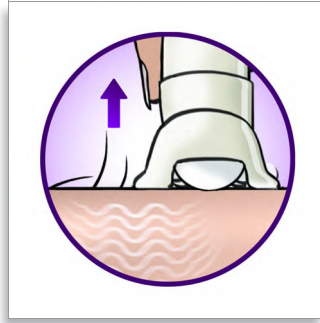

Efficient epilation for long lasting smoothness

- Extra wide head removes more hair in one stroke
- High performance discs gently remove even finest hairs
- Active hairlifter lifts and removes even flat lying hair
- Optimal performance cap pivots for optimal skin contact
- Opti-light reveals even the finest hair

Comfortable epilation

- Vibrating massage bar stimulates and soothes the skin
- Washable epilation head for optimal hygiene

PHILIPS
sense and simplicity

Highlights

Extra wide head

Extra wide epilation head catches and removes more hair in one stroke for long lasting and super smooth results in minutes

Unique hairlift&vibrate system

Unique hairlift&vibrate system uses subtle vibrations to lift fine hairs, making it easy to remove them

Optimal performance cap

The pivoting movement of the performance cap helps you to keep the epilator at the ideal angle for optimal results

High performance discs

Textured high performance ceramic discs prevent even the finest hair slipping through

Gentleness system

Gently vibrating massage bar stimulates and soothes the skin for a pleasant epilation process