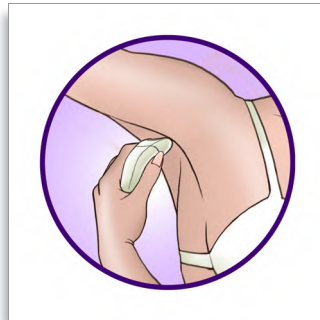

Shave, trim and style

Shave, trim and contour for ultra close and smooth results