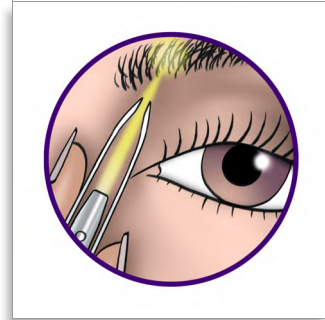

Smart tweezers

Tweezers in an elegant case, with integrated light and mirror, ideal for eyebrows