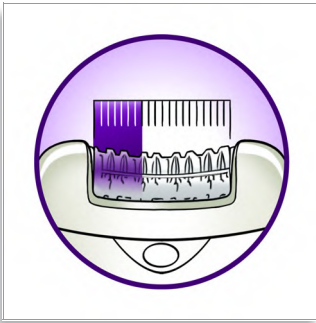

### Efficient epilation for long lasting smoothness

- Extra wide head removes more hair in one stroke
- High performance discs gently remove even finest hairs
- Active hairlifter lifts and removes even flat lying hair
- Optimal performance cap pivots for optimal skin contact
- Opti-light reveals even the finest hair

### Comfortable epilation

- Vibrating massage bar stimulates and soothes the skin
- Washable epilation head for optimal hygiene
- Up to 40 minutes wirefree epilation, quick 1-hour recharge

## Extra wide head

Extra wide epilation head catches and removes more hair in one stroke for long lasting and super smooth results in minutes