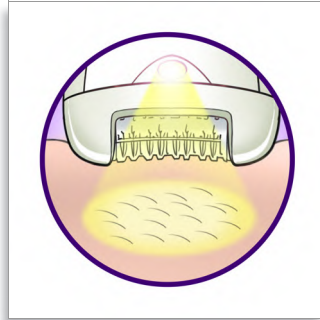

Opti-light

Built-in Opti-light reveals tiny, fine hairs clearly