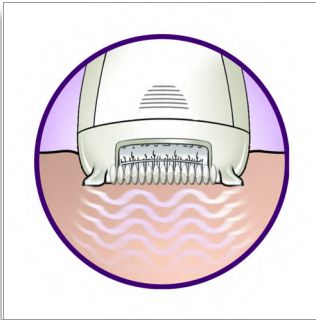

## Cordless

Epilate anywhere with this cordless epilator. Up to 40 minutes wire-free epilation, quick 1-hour recharge.

## Extra wide head

Extra wide epilation head catches and removes more hair in one stroke for long lasting and super smooth results in minutes

## Gentleness system

Gently vibrating massage bar stimulates and soothes the skin for a pleasant epilation process