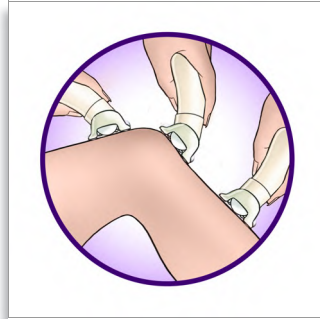

## Extra wide head

Extra wide epilation head catches and removes more hair in one stroke for long lasting and super smooth results in minutes

## Gentleness system

Gently vibrating massage bar stimulates and soothes the skin for a pleasant epilation process

## Optimal performance cap

The pivoting movement of the performance cap helps you to keep the epilator at the ideal angle for optimal results