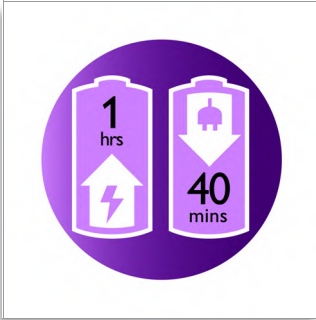

Highlights

Cordless

Epilate anywhere with this cordless epilator. Up to 40 minutes wire-free epilation, quick 1-hour recharge.