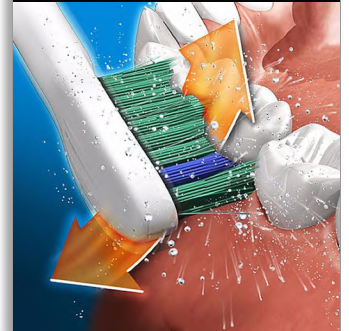

Philips Sonicare FlexCare+
Rechargeable sonic
toothbrush

5 modes

2 brush heads 1 hard travel case

FlexCare+

HX6972/10

Complete Gum Care

Gentle teeth and gum cleaning

Combining patented sonic technology and 5 brushing modes, the Philips Sonicare FlexCare+ HX6972/10 is your solution for complete gum care. Now you can improve your gum health after just 2 weeks of use.

Proven to improve oral health

- Improves gum health in only two weeks
- Naturally whiter teeth with patented sonic technology
- Sensitive Mode: Gentle teeth and gum cleaning

Provides a superior clean

- Dynamic cleaning action drives fluid between teeth

- Quadpacer interval timer encourages thorough brushing
- Two-minute timer helps ensure recommended brushing time

PHILIPS
sonicare

sense and simplicity

Highlights

Patented sonic technology

Sonicare's unique dynamic action gently and effectively reaches deep between teeth and along the gumline.

Naturally whiter teeth

Dynamic Cleaning Action and direct broader contact with each tooth have been proven to remove everyday stains and help keep teeth naturally whiter.

Improves gum health

This Philips Sonicare electric toothbrush provides optimal cleaning between teeth and along the gumline for improved gum health in just two weeks, giving a superior clean in between teeth and removing significantly more plaque than a manual toothbrush