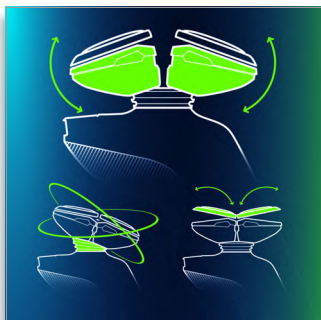

Follows the unique contours of your face

- Philips GyroFlex 3D system adjusts seamlessly to every curve

Sensationally smooth shave

- UltraTrack heads catch every hair with just a few strokes
- SensoTouch Shavers with Super Lift&Cut Action

An electric shaver that takes care of your skin

- Aquatec seal for comfortable dry shaves and refreshing wet shaves
- Smooth, low-friction SkinGlide to minimise irritation

Shave with perfect control and precision

- Easy-grip handle with ergonomic grip for close control
- Skin-friendly precision trimmer

PHILIPS
sense and simplicity

Highlights

GyroFlex 3D Shaver

GyroFlex 3D contour-following heads adjust seamlessly to every curve of your face, minimising pressure and irritation on your skin.

Super Lift & Cut Action

The dual-blade system built into the Philips electric shaver lifts hairs to cut comfortably below skin level for a closer shave.

SkinGlide

The low-friction SkinGlide shaving surface slides smoothly along your skin for a close, easy shave.