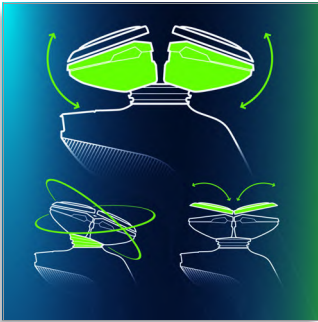

### Sensationally smooth shave

- UltraTrack heads catch every hair with just a few strokes
- SensoTouch Shavers with Super Lift&Cut Action

### An electric shaver that takes care of your skin

- Aquatec seal for comfortable dry shaves and refreshing wet shaves
- Smooth, low-friction SkinGlide to minimise irritation

### Shave with perfect control and precision

- Easy-grip handle with ergonomic grip for close control
- Skin-friendly precision trimmer

**PHILIPS**  
sense and simplicity

## GyroFlex 3D Shaver

GyroFlex 3D contour-following heads adjust seamlessly to every curve of your face, minimising pressure and irritation on your skin.